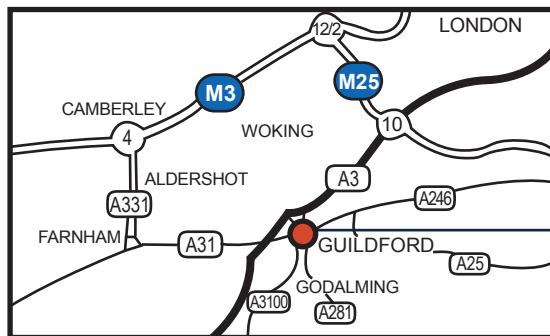

## Directions

### by rail

- 1) Frequent, fast services from London Waterloo, (via Woking) and Portsmouth to Guildford main line station – walk from Guildford station, approx. 20 minutes.
- 2) Stopping service from London Waterloo (via Cobham and Stoke D'abernon) and Guildford main line station to London Road – walk from London Road, approx. 2 minutes.
- 3) Services from Reading and Redhill to Guildford main line station.

#### From Reading and the West:

M4 to M25 junction, head South to Junction 10, then A3 to Guildford junction, sign posted Leisure Centre. Go left at the end of the slip road and left at next traffic lights. Go past Leisure Centre on your left, right at roundabout into London Road, left into Cross Lanes and right into London Square.

#### From the North:

Join M25, and head anti-clockwise to junction 10, then A3 to Guildford junction, sign posted Leisure Centre. Go left at the end of the slip road and left at next traffic lights. Go past Leisure Centre on the left, right at roundabout into London Road, left into Cross Lanes and right in to London Square.