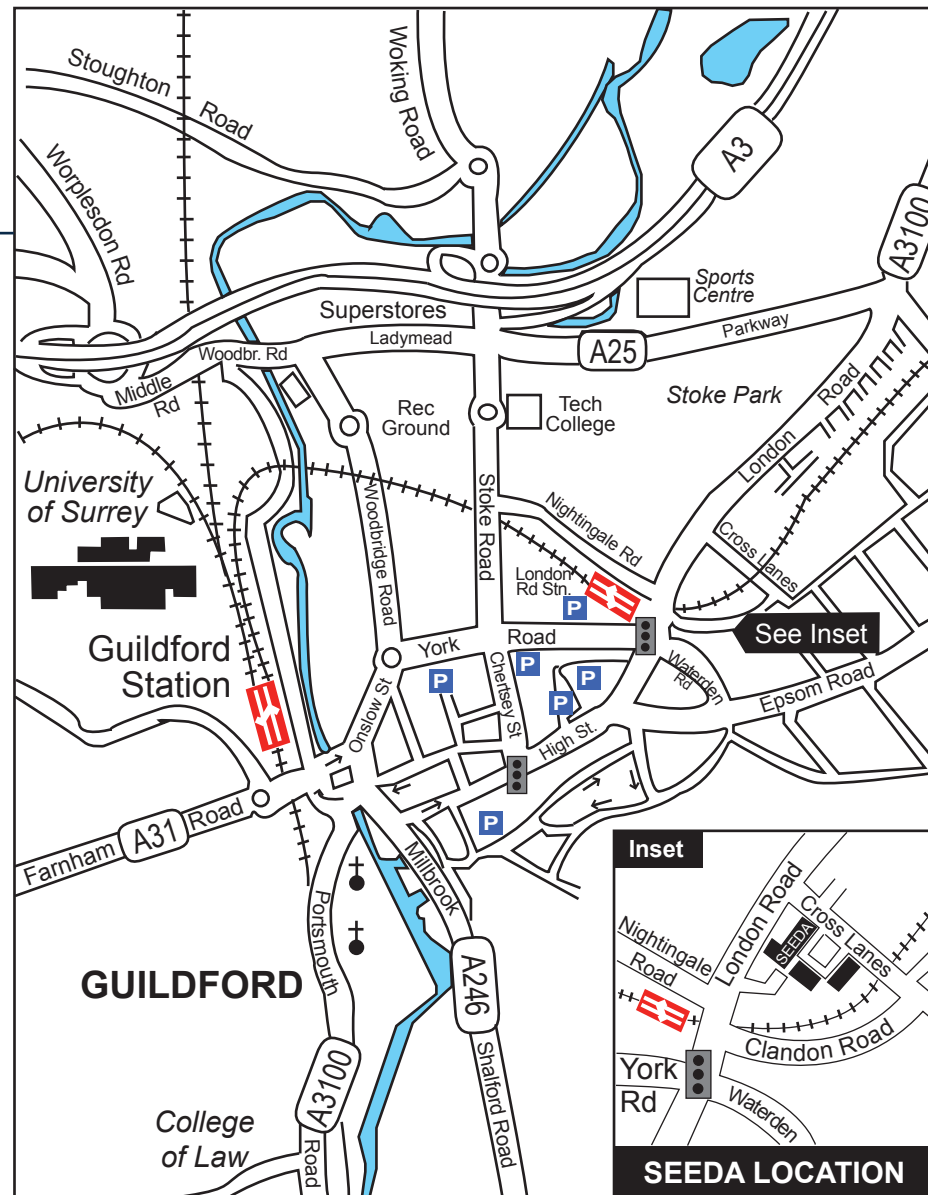

#### From London:

A3, turn off at Guildford junction, sign posted Leisure Centre. Go left at the end of the slip road and left at next traffic lights. Go past Leisure Centre on the left, right at roundabout into London Road, left into Cross Lanes and right in to London Square.

#### From the South East and South Coast:

M25 to junction 10, then A3 to Guildford junction, sign posted Leisure Centre. Go left at the end of the slip road and left at next traffic lights. Go past Leisure Centre on your left, right at roundabout into London Road, left into Cross Lanes and right into London Square.

#### From Southampton and the South West:

M3 to Bagshot, junction 3, follow A322 to Guildford, left at roundabout in Guildford with A3 bypassing above. Follow signs for A25, go straight over at the traffic lights, and again at the next set of traffic lights. Go past the leisure centre on your left and go right at the roundabout into London road, left into Cross Lanes, then right into London Square.

#### From Reading and the West:

M4 to M25 junction, head South to Junction 10, then A3 to Guildford junction, sign posted Leisure Centre. Go left at the end of the slip road and left at next traffic lights. Go past Leisure Centre on your left, right at roundabout into London Road, left into Cross Lanes and right into London Square.