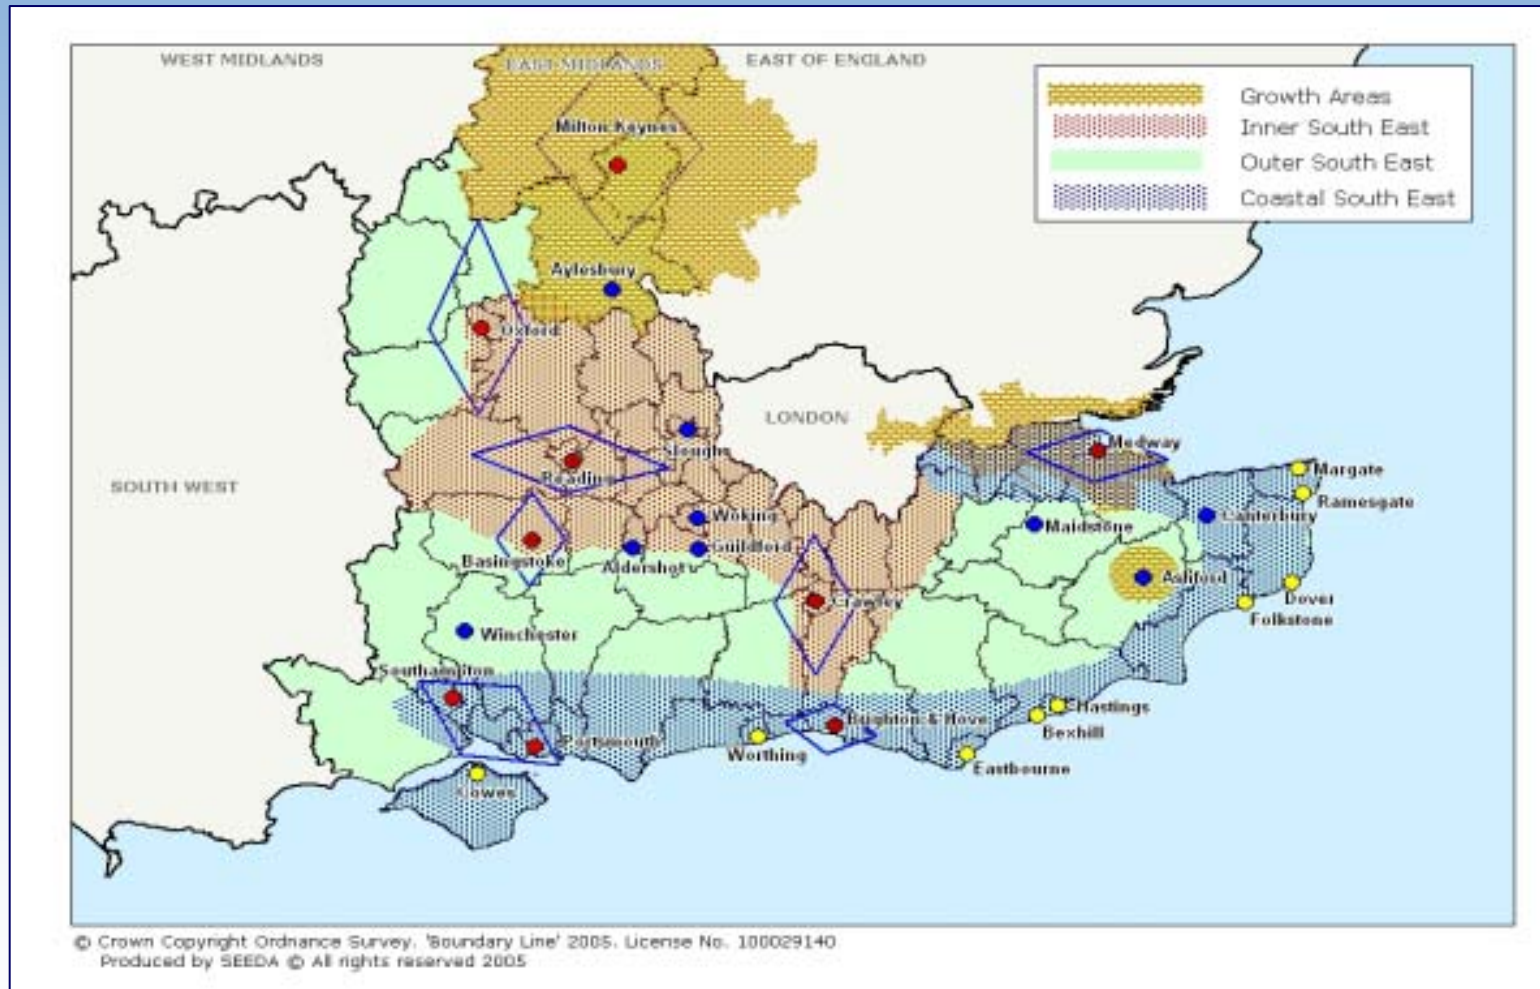

Sustainable Prosperity

Transforming the Thames Gateway

**Queenborough
& Minster
Regeneration**

**Chatham
Maritime**

**Universities
at Medway**

**Dartford Town Centre
& Northern Gateway
Regeneration**

**Northfleet
Embankment
Regeneration**